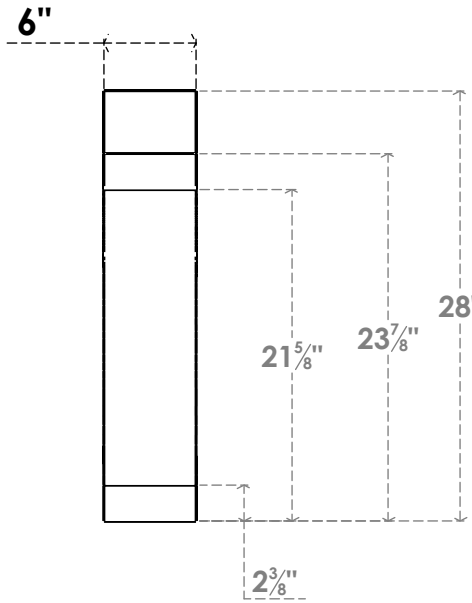

ITEM NUMBER: BRCPC060X16000X28000LEC

6"W X 16"D X 28"H LEGACY ARCHITECTURAL GRADE PVC CLOSED KNEE BRACE

SIDE PROFILE

FRONT PROFILE

ISOMETRIC

EKENA MILLWORK
2300 WEST MAIN ST.
CLARKSVILLE, TX 75426
TOLL FREE: 866-607-0453
WWW.EKENAMILLWORK.COM