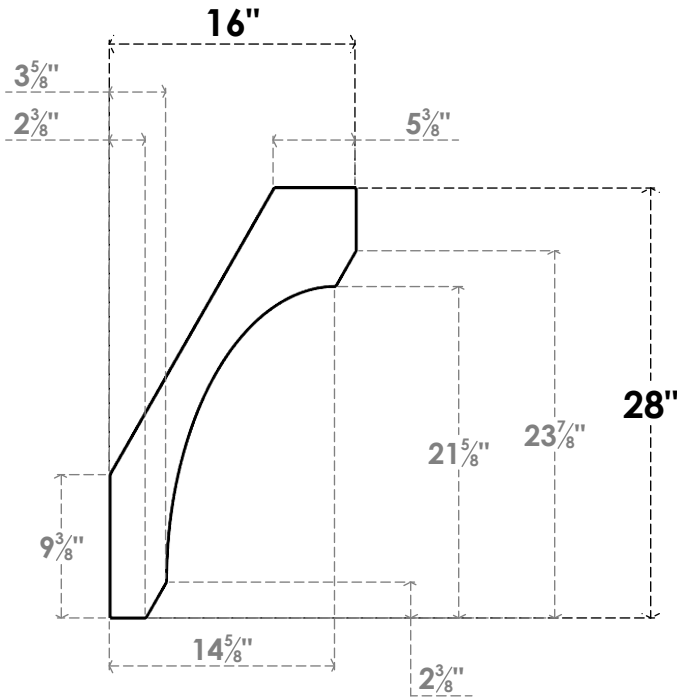

ITEM NUMBER: BRCPC060X16000X28000LEC

6"W X 16"D X 28"H LEGACY ARCHITECTURAL GRADE PVC CLOSED KNEE BRACE

SIDE PROFILE

FRONT PROFILE

ISOMETRIC

EKENA MILLWORK
2300 WEST MAIN ST.
CLARKSVILLE, TX 75426
TOLL FREE: 866-607-0453
WWW.EKENAMILLWORK.COM

NOTES

1. INSTALLATION TO BE COMPLETED IN ACCORDANCE WITH MANUFACTURER'S SPECIFICATIONS.
2. DRAWING MAY NOT BE TO SCALE
3. THIS DRAWING IS INTENDED FOR DESIGN AND PLANNING PURPOSES ONLY.
4. ALL INFORMATION CONTAINED HEREIN WAS CURRENT AT THE TIME OF DEVELOPMENT BUT MUST BE REVIEWED AND APPROVED BY THE PRODUCT MANUFACTURER TO BE CONSIDERED ACCURATE.
5. ARCHITECTURAL GRADE PVC PRODUCTS ARE MADE FROM EXPANDED CELLULAR PVC AND COME NATURALLY WHITE BUT MAY BE PAINTED